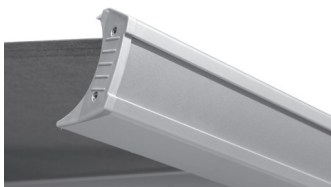

Décor kit

Add extra style to your Cabrera Awning with an integrated décor kit, which includes covers for the end caps and a decorative strip for the front profile. Available in silver, white or graphite.